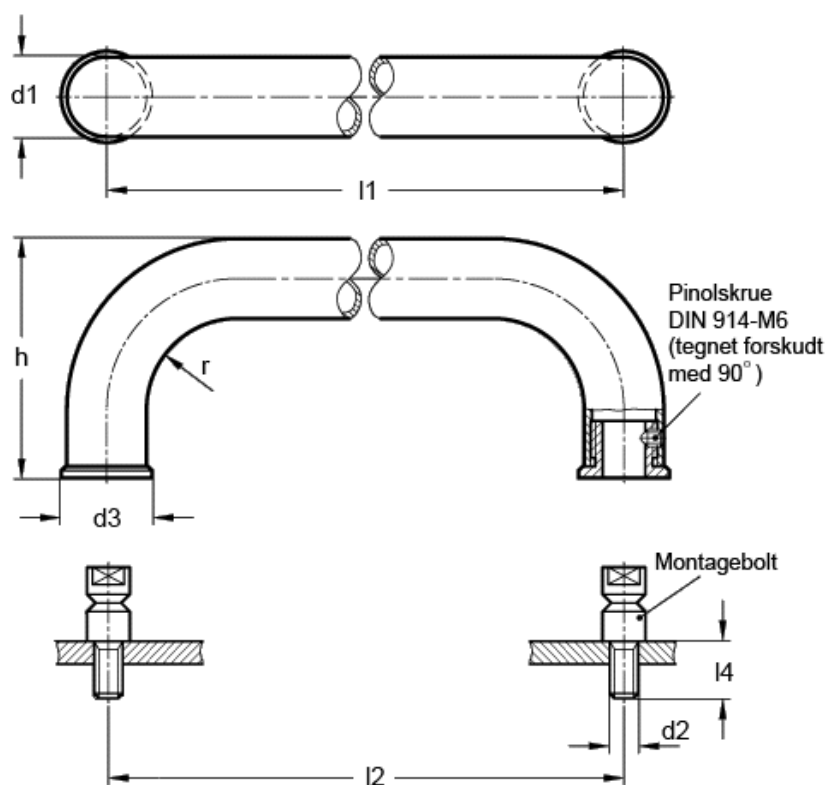

Article number: 20102368

Description: E+G Cabinet U-handle GN 426.5-28-300-B  
St. steel 304/303

## Measures

$d1$	= 28
$d2$	= M10
$d3$	= 32
$h$	= 84
$l2 \pm 0.3$	= 300
$l4$	= 20
$r$	= 32